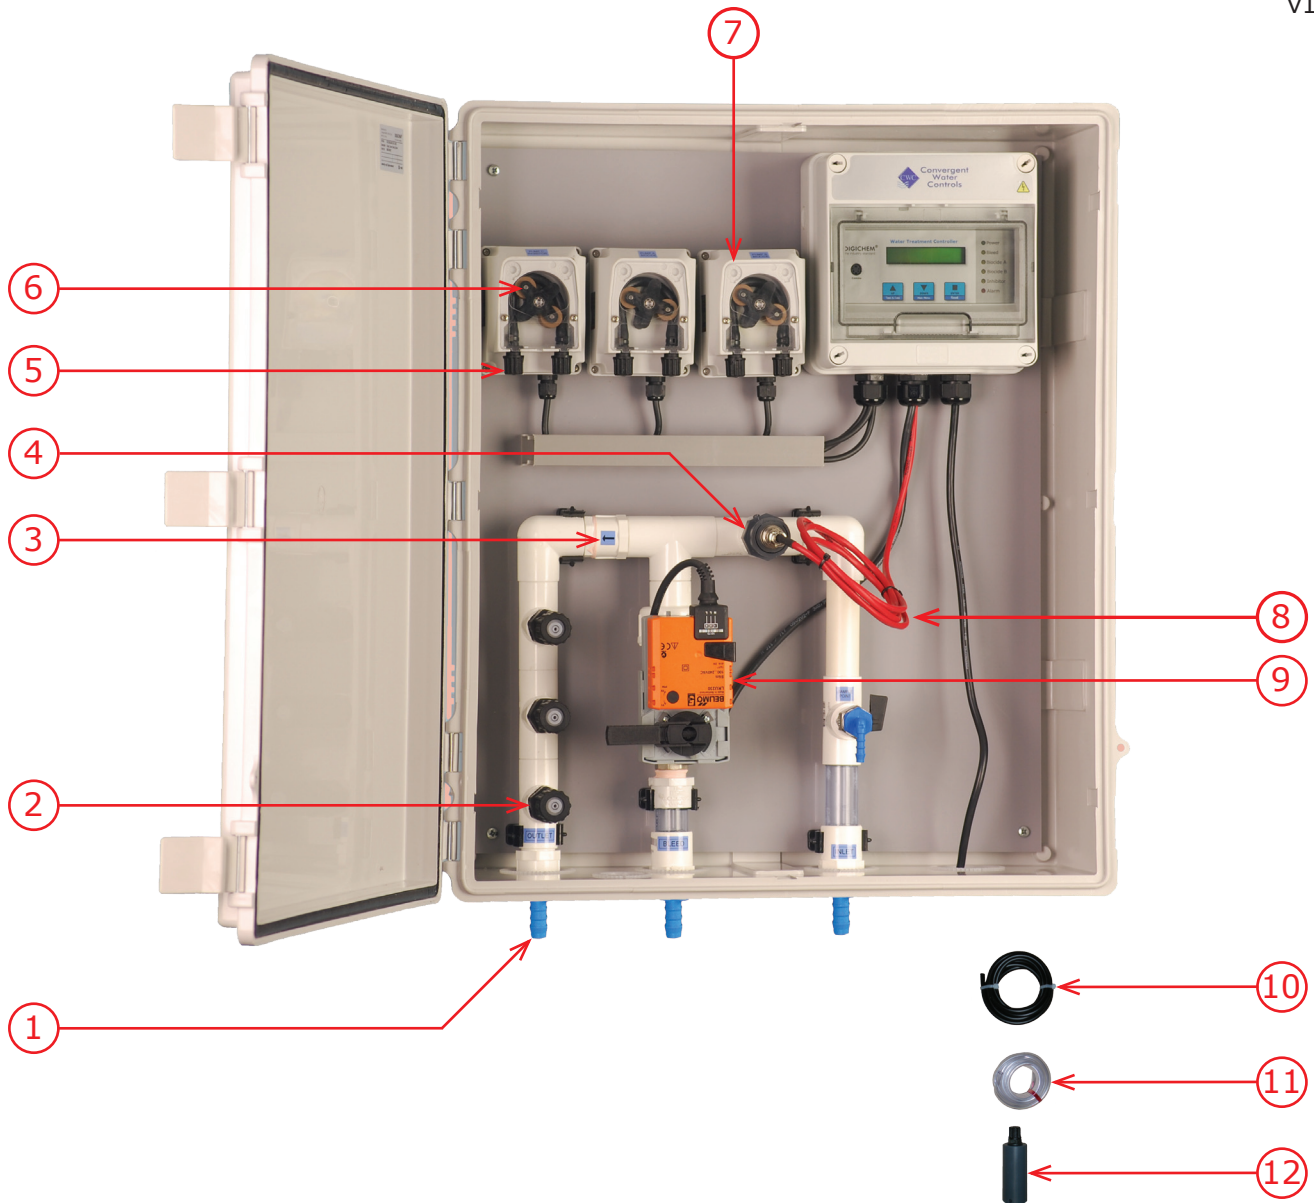

# SPARE PARTS LIST

DIGICHEM-AB2-VB-CABG

**Convergent  
Water  
Controls**

v1.0

Item No	Part No	Description
1	TEFEN 12mmx3/4 HOSETAIL	12mmx3/4" Hosetail
2	SP-SK-03A	Injection Valve (Spring loaded)
3	SP-CV-INT-3/4	Internal Check Valve Cartridge
4	SP-DCON-P10AT-P	Conductivity Probe
5	SP-SK-01A-BK	SEKO Black PE-1.3 squeeze tube
6	SP-SK-06	SEKO PE-1.3 Roller block
7	SP-SK-PE-1.3-G	Replacement SEKO PE-1.3 pump
8	SP-DCON-P10AT-PL	Conductivity Probe Lead
9	BELIMO R215/LRU230	1/2" Actuated Ball Valve
10	SP-SK-02B-BK	Black Discharge tubing 2m
11	SP-SK-02A	Clear Soft PVC Suction Tubing 2m
12	SP-SK-04	SEKO weighted foot filter